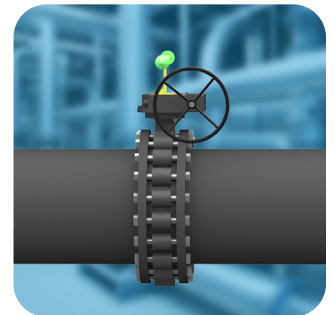

High Visibility Beacon

Reflective Surface, Arrow End Caps, & Low Profile Offset

maxairtech.com

Isometric View

Open

Closed

Reflective Paint for Low Light Conditions

Side View

Open

Closed

Top View

Open

Closed

Bottom View

Open

Closed