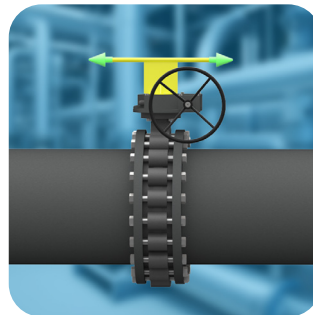

High Visibility Beacon

Reflective Surface, Arrow End Caps, & Low Profile Offset

maxairtech.com

Isometric View

Open

Closed

Reflective Paint for Low Light Conditions

Side View

Open

Closed

Top View

Open

Closed

Bottom View

Open

Closed