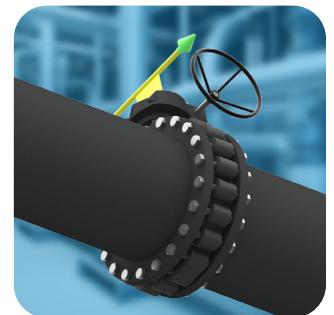

High Visibility Beacon

Reflective Surface, Arrow End Caps, & Low Profile Offset

maxairtech.com

Isometric View

Open

Closed

Reflective Paint for Low Light Conditions

Side View

Open

Closed

Top View

Open

Closed

Bottom View

Open

Closed