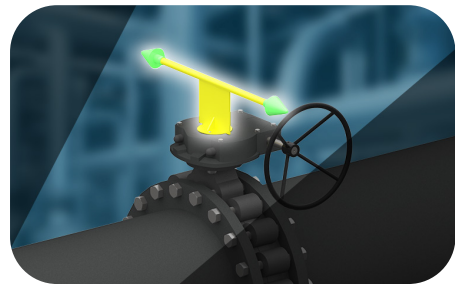

High Visibility Beacon

Reflective Surface, Arrow End Caps, & Low Profile Offset

maxairtech.com

Isometric View

Open

Closed

Reflective Paint for Low Light Conditions

Side View

Open

Closed

Top View

Open

Closed

Bottom View

Open

Closed