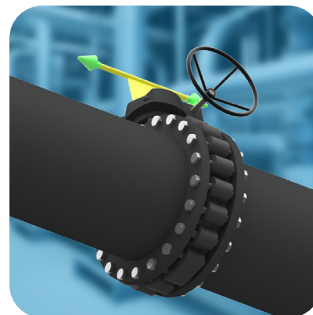

High Visibility Beacon

Reflective Surface, Arrow End Caps, & Low Profile Offset

maxairtech.com

Isometric View

Open

Closed

Reflective Paint for Low Light Conditions

Side View

Open

Closed

Top View

Open

Closed

Bottom View

Open

Closed