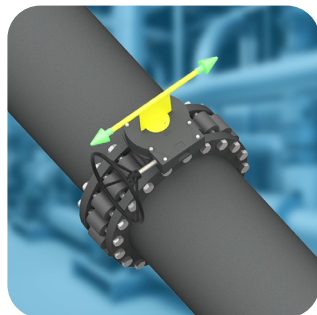

High Visibility Beacon

Reflective Surface, Arrow End Caps, & Low Profile Offset

maxairtech.com

Isometric View

Open

Closed

Reflective Paint for Low Light Conditions

Side View

Open

Closed

Top View

Open

Closed

Bottom View

Open

Closed