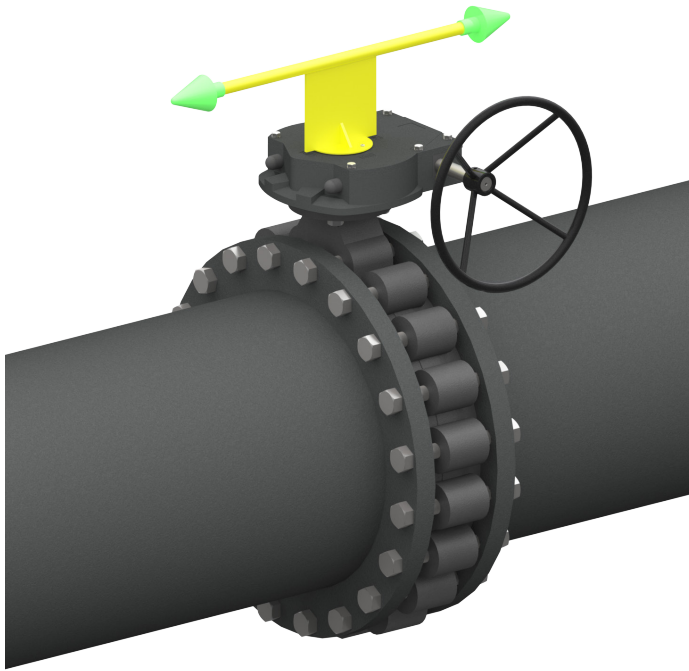

High Visibility Beacon

Reflective Surface, Arrow End Caps, & Low Profile Offset

maxairtech.com

Isometric View

Open

Closed

Reflective Paint for Low Light Conditions

Side View

Open

Closed

Top View

Open

Closed

Bottom View

Open

Closed