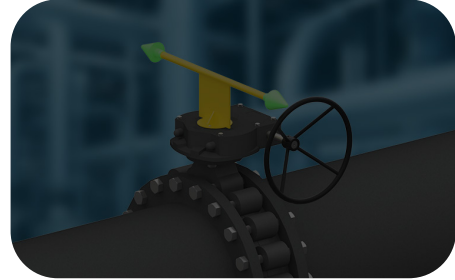

High Visibility Beacon

Reflective Surface, Arrow End Caps, & Low Profile Offset

maxairtech.com

Isometric View

Open

Closed

Reflective Paint for Low Light Conditions

Side View

Open

Closed

Top View

Open

Closed

Bottom View

Open

Closed