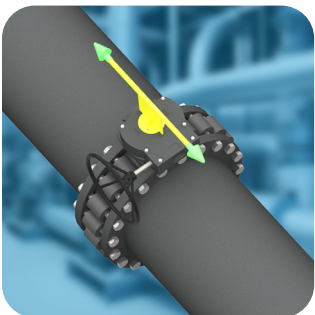

High Visibility Beacon

Reflective Surface, Arrow End Caps, & Low Profile Offset

maxairtech.com

Isometric View

Open

Closed

Reflective Paint for Low Light Conditions

Side View

Open

Closed

Top View

Open

Closed

Bottom View

Open

Closed